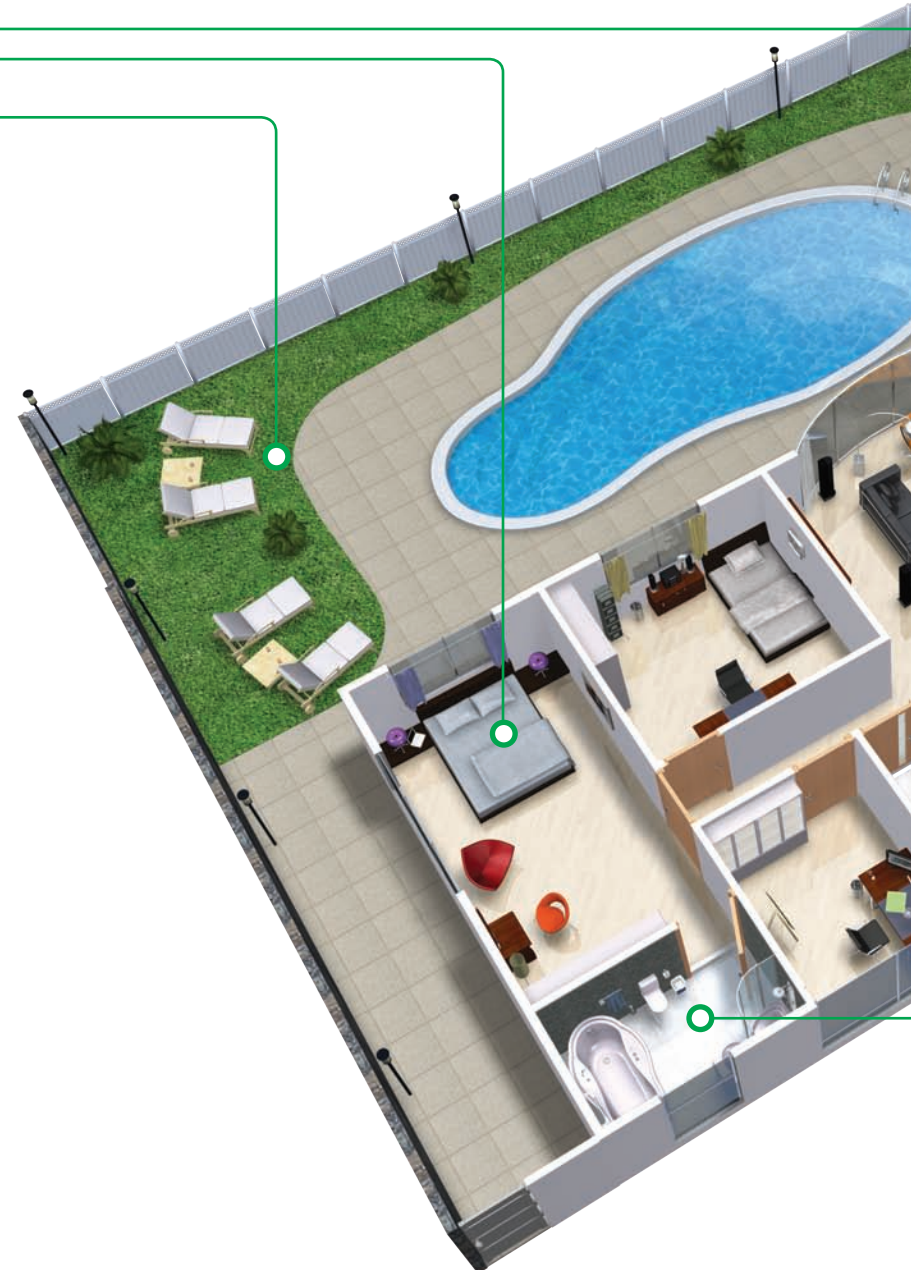

Wake up to sunshine when your bedroom curtains automatically open according to your pre-set schedule.

Climate Control

Maintain a comfortable, energy-efficient temperature in every corner of your home at all times.

Multi-room Audio System Control

Have your radio wake you up simply by pre-set timing your favourite show. Control via the TV screen will also automatically activate the AV systems so your favourite songs follow you all over your home.

Safety & Security Monitoring

Monitor every corner of your home without leaving your bedroom and be alerted instantly when things go wrong.

Garden

Lighting and Scene Control

Laze on the sofa and activate the landscape lighting to brighten up your backyard. Create an elegant and relaxing atmosphere for entertaining outside by adding colour and style to your garden.

Multi-room Audio System Control

Select your favourite album while resting on a lounge and soaking up the sun. Or share your playlist with everybody, with the same sounds on your balcony as in your living room or any other area of your home. After sunset, switch the broadcast to your favourite radio show.

Safety & Security Monitoring

Add to your sense of safety and security by lighting up your garden and illuminating your steps. Worried about unexpected intruders entering your home? Simply arm your house by activating the security mode and to be instantly alerted should anything go wrong.