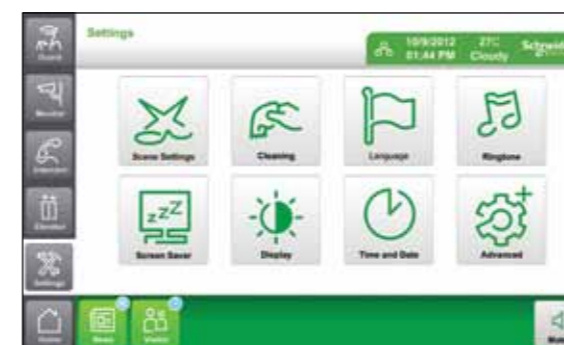

Xightor Pro is easy-to-install, easy-to-use and easy-to-expand and it offers many functions and features.

Video door phone

When someone presses the bell on your door station or lobby door station, your touchscreen video door phone inside your home is activated. The camera captures real-time video that you can view their image and talk to visitors before you pressing the unlock button.