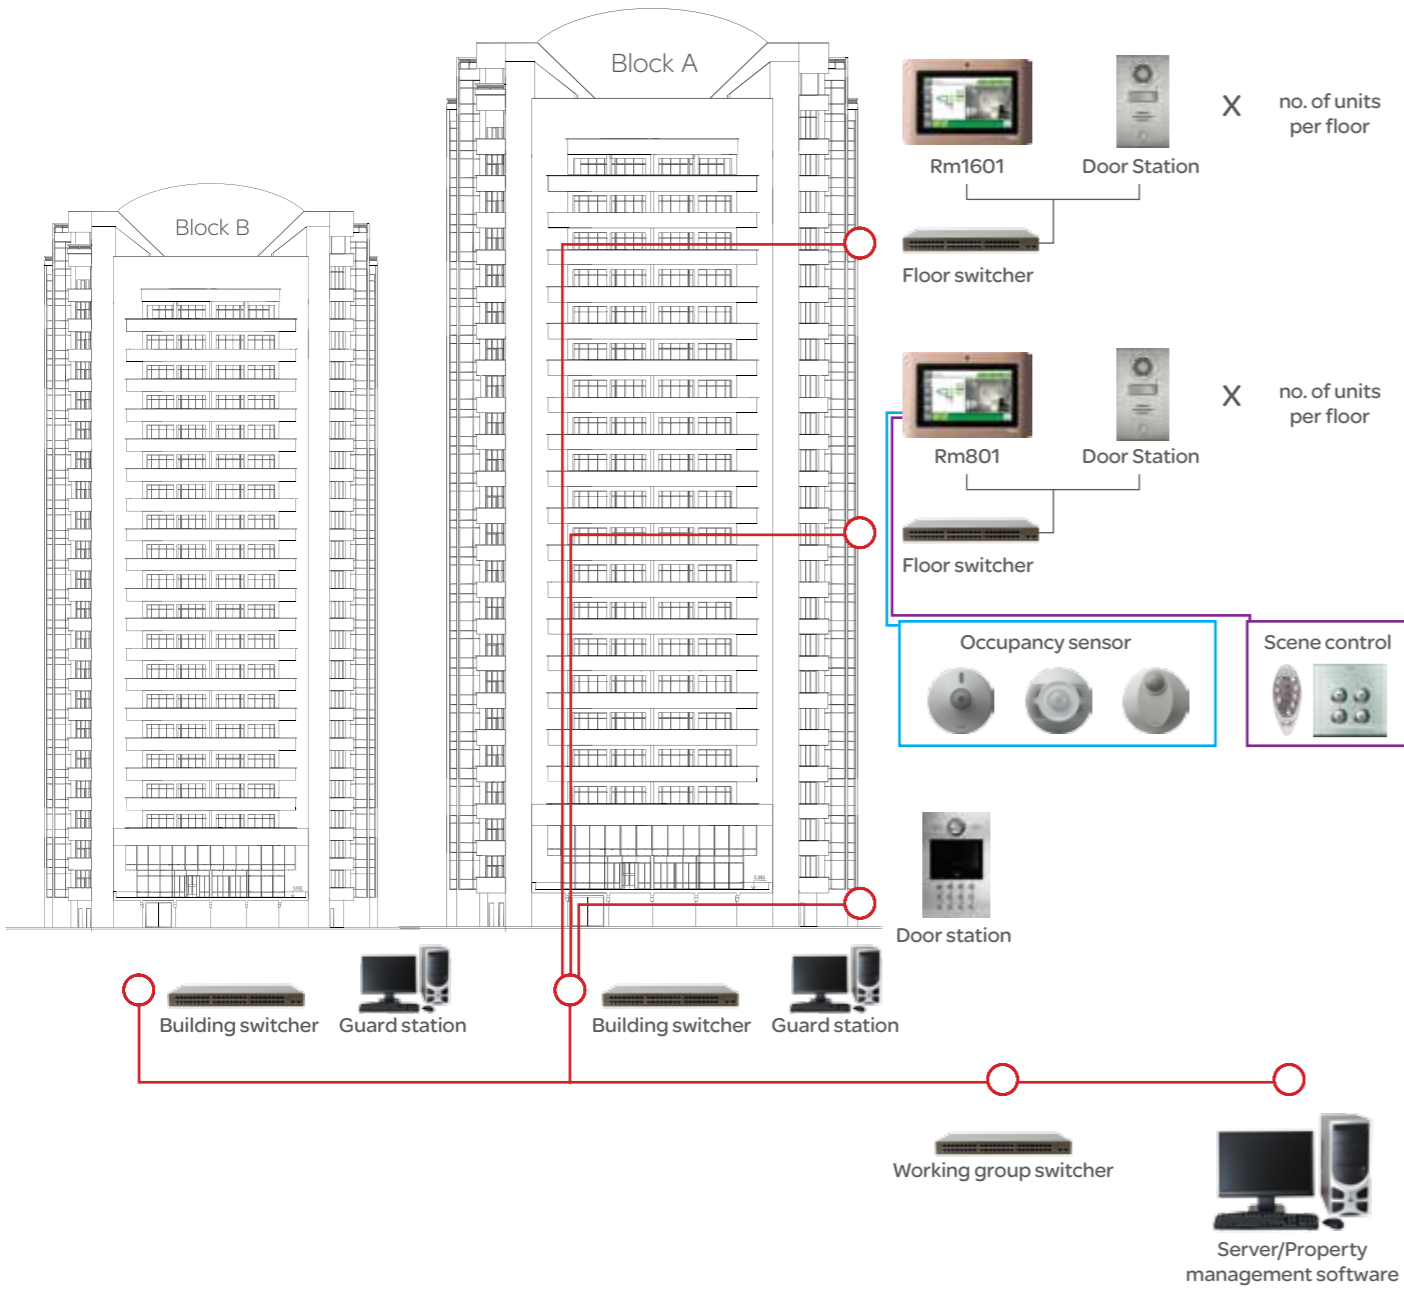

System architecture

House