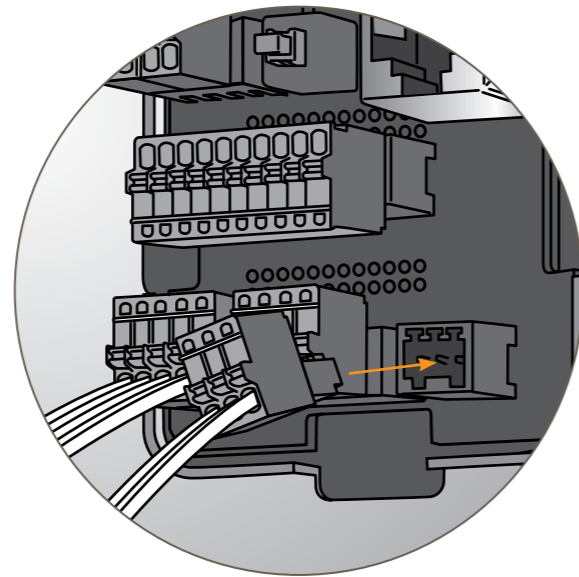

Direct and secure connection

IP-based connection using Category 5e cables facilitates faster and more stable video and audio signals. Unlike the 2-wire connection traditional analog device, this can save wiring costs and time via a faster installation and commissioning.

IP auto-matching enables faster programming and setup. The user only needs to input the actual physical address with room number into the Xightor Pro touchscreen video door phone. The IP address will then automatically matches with the built-in IP configuration table.

Featuring plug and play connectivity, the system is installable by almost anyone via simple Phoenix connectors. The installer just wires up the slave connectors and then plugs them into the master connectors on the motherboard.