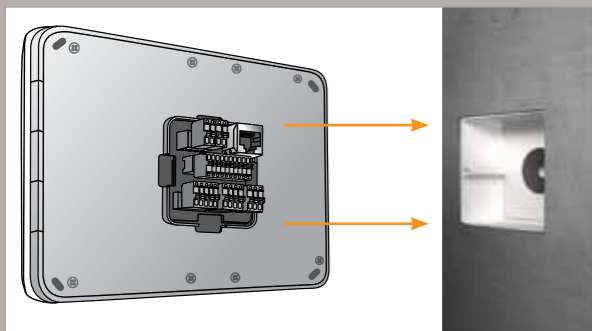

In sight for your security,
in style for your home.

Home is everybody's sanctuary. To enjoy at ease, safety and security are of paramount importance to provide you peace of mind, and it starts at your front door, at the lobby or even at the garden gate. Entrance Control System is the goalkeeper offering easy and safe monitoring and communication with any visitor before opening the door with a press of a button.

Easier, faster and seamless wall installation

Flat flush mount installation design ensures no protrusion rack is needed for the wall installation. Unlike others, the Xightor Pro touchscreen video door phone can be installed seamlessly on the wall.

The standard 86mm x 86mm wallbox allows convenient installation – no special wallbox is needed. The backbone is in place for future upgrade flexibility to the Xightor Pro touchscreen video door phone when necessary.