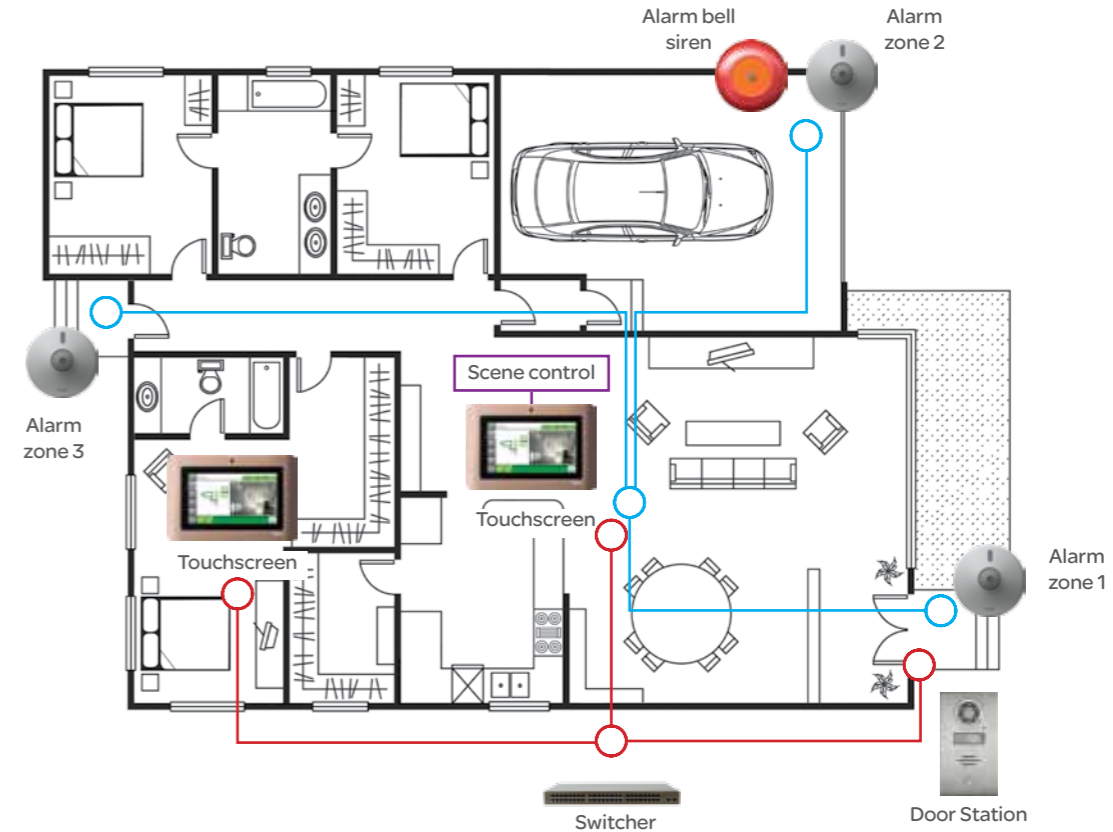

System architecture

House